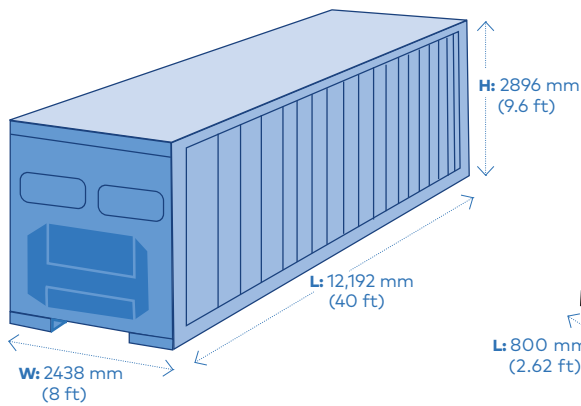

Delivery Information

We ship Grifols products with a minimum order quantity of a full sea container:

- ▶ Sea container (40 ft high cube reefer) contains: 46 EU pallets double stacked
- ▶ EU pallet contains: 32 carton box (8 boxes per layer/4 layers)

CONTAINER

EU PALLET

BOX

W: weight, H: height, and L: length

	Description	NDC Number	Case weight Kg ²	Bags/box	Bags pallet	Bags/container ³
	50 mL	76297-001-11	8	115	3680	169,280
	100 mL	76297-001-21	8.5	70	2240	103,040
	250 mL	76297-001-31	8.5	28	896	41,216
	500 mL	76297-001-01	11.6	20	640	29,440
	1000 mL	76297-001-41	11	10	320	14,720
	50/100 mL	76297-001-51	9	90	2880	132,480
	100/250 mL	76297-001-61	12	50	1600	73,600
	250/500 mL	76297-001-71	15	32	1024	47,104
	500/1000 mL	76297-001-81	19	24	768	35,328
	250 mL	76297-006-02	8.5	39	1,248	57,408

¹These measurements are approximate and can vary.

²Weight without taking into account the individual overwrap.

³Each container can be filled with a combination of all bag sizes.