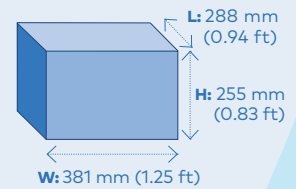

Delivery Information

We ship Grifols products with a minimum order quantity of a full sea container:

- ▶ Sea container (40 ft high cube reefer) contains: 46 EU pallets double stacked
- ▶ EU pallet contains: 32 carton box (8 boxes per layer/4 layers)

CONTAINER

EU PALLET

BOX

W: weight, H: height, and L: length

	Description	NDC Number	Case weight Kg ²	Bags/box	Bags pallet	Bags/container ³
	50 mL	76297-001-11	8	115	3680	169,280
	100 mL	76297-001-21	8.5	70	2240	103,040
	250 mL	76297-001-31	8.5	28	896	41,216
	500 mL	76297-001-01	11.6	20	640	29,440
	1000 mL	76297-001-41	11	10	320	14,720
	50/100 mL	76297-001-51	9	90	2880	132,480
	100/250 mL	76297-001-61	12	50	1600	73,600
	250/500 mL	76297-001-71	15	32	1024	47,104
	500/1000 mL	76297-001-81	19	24	768	35,328
	250 mL	76297-006-02	8.5	39	1,248	57,408

¹These measurements are approximate and can vary.

²Weight without taking into account the individual overwrap.

³Each container can be filled with a combination of all bag sizes.