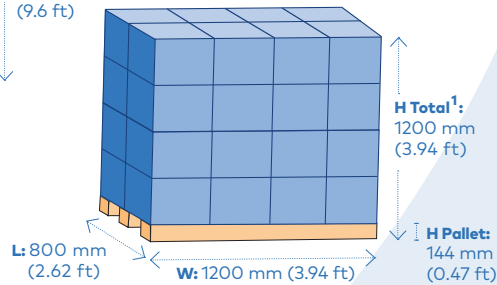

Delivery Information

We ship Grifols products with a minimum order quantity of a full sea container:

- ▶ Sea container (40 ft high cube reefer) contains: 46 EU pallets double stacked
- ▶ EU pallet contains: 32 carton box (8 boxes per layer/4 layers)

CONTAINER

EU PALLET

BOX

W: weight, H: height, and L: length

	Description	NDC Number	Case weight Kg ²	Bags/box	Bags pallet	Bags/container ³
	50 mL	76297-001-11	8	115	3680	169,280
	100 mL	76297-001-21	8.5	70	2240	103,040
	250 mL	76297-001-31	8.5	28	896	41,216
	500 mL	76297-001-01	11.6	20	640	29,440
	1000 mL	76297-001-41	11	10	320	14,720
	50/100 mL	76297-001-51	9	90	2880	132,480
	100/250 mL	76297-001-61	12	50	1600	73,600
	250/500 mL	76297-001-71	15	32	1024	47,104
	500/1000 mL	76297-001-81	19	24	768	35,328
	250 mL	76297-006-02	8.5	39	1,248	57,408

¹These measurements are approximate and can vary.

²Weight without taking into account the individual overwrap.

³Each container can be filled with a combination of all bag sizes.