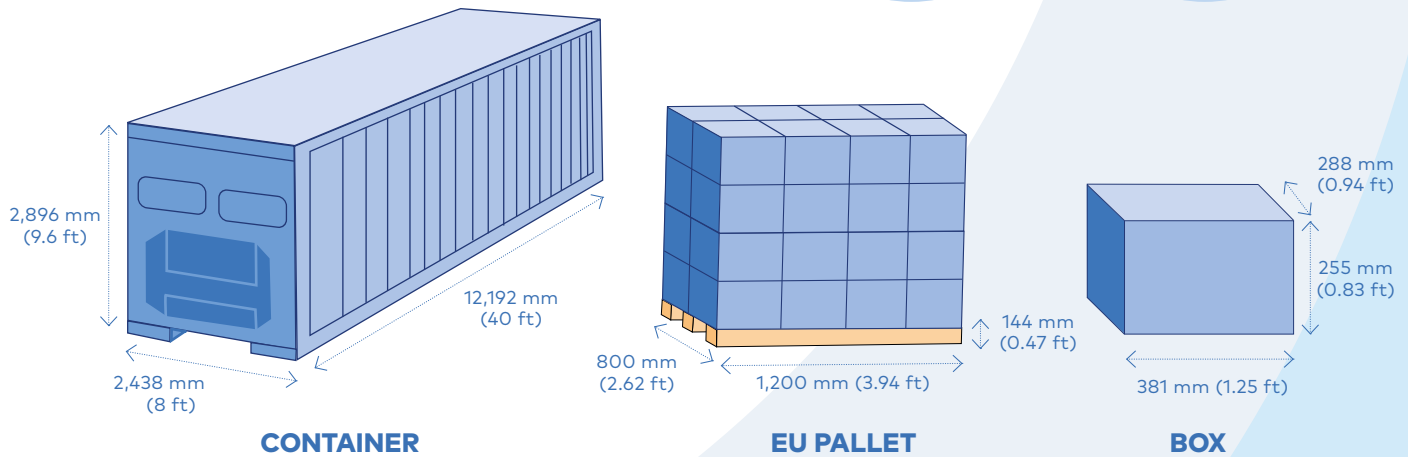

Delivery Information

We ship our 0.9% Sodium Chloride bags with a Minimum Order Quantity of a full sea container:

- ▶ Sea container (40 ft high cube reefer) contains: 46 EU pallets double stacked
- ▶ EU pallet contains: 32 carton box (8 boxes per layer / 4 layers)

Description	NDC Number	Case weight Kg	Bags/box	Bags/pallet	Bags/container*
0.9% Sodium Chloride injection, USP, 50 mL	76297-001-11	8	115	3680	169,280
0.9% Sodium Chloride injection, USP, 100 mL	76297-001-21	8.5	70	2240	103,040
0.9% Sodium Chloride injection, USP, 250 mL	76297-001-31	8.5	28	896	41,216
0.9% Sodium Chloride injection, USP, 500 mL	76297-001-01	11.6	20	640	29,440
0.9% Sodium Chloride injection, USP, 1000 mL	76297-001-41	11	10	320	14,720

*Each container can be filled with a combination of all the bag sizes.